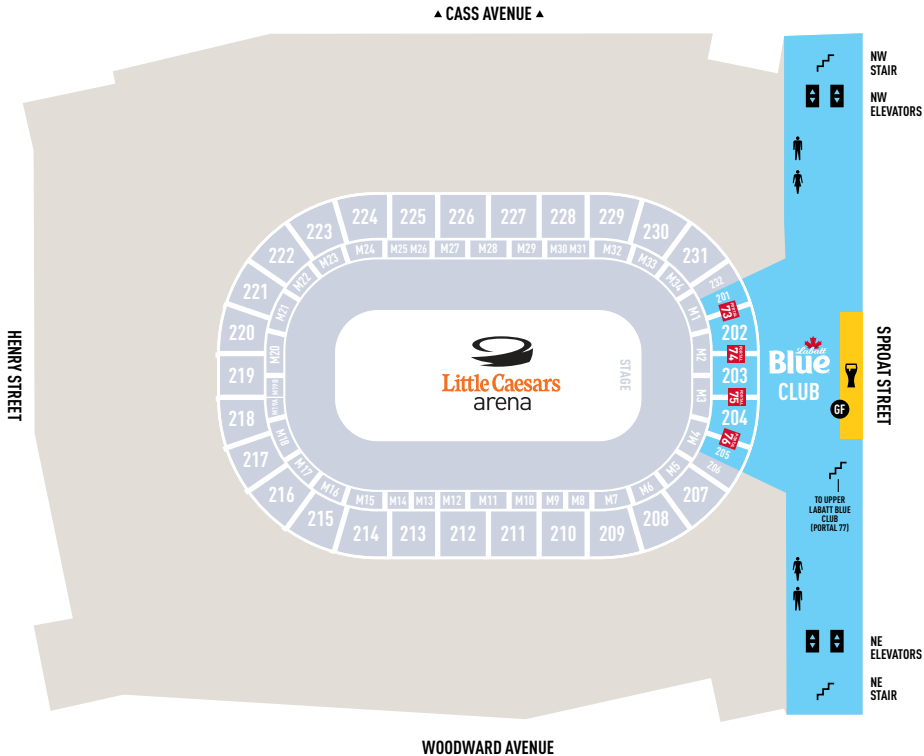

REHMANN CLUB

PORTAL 17

Little Caesars arena

STAGE

PORTAL 8

TO STREET LEVEL CONCOURSE

MOTORCITY CASINO CLUB

EAST ELEVATOR

ELEVATOR

CONCIERGE

HENRY STREET

FAMILY LOUNGE

LITTLE CAESARS AAA HOCKEY CLUB

1 - STREET LEVEL CONCOURSE

KEY

- TICKET SALES/SERVICES
- CONCESSIONS
- BAR
- LITTLE CAESARS PIZZA
- GLUTEN-FREE OPTIONS
- ST. JOE'S HEALTHY CHOICE OPTIONS
- RESTROOM
- FAMILY RESTROOM
- MOTHERS ROOM
- STAIRS
- ESCALATOR
- ELEVATOR
- ATM
- REVERSE ATM
- DRINKING FOUNTAIN
- FIRST AID
- GIVEAWAYS
- RED WINGS STATUES
- TEAM STORE
- Q-LINE STOP
- GOOGLE LOBBY
- DETROIT RED WINGS KIDS CLUB PRESENTED BY CHEVROLET
- 50/50** 50/50 RAFFLE PRESENTED BY MICHIGAN FIRST CREDIT UNION

2 - BLUE CROSS SUITES

KEY	
	CLUB
	BAR
	RESTROOM
	FAMILY RESTROOM
	STAIRS
	ESCALATOR
	ELEVATOR
	CONCIERGE

3 - UPPER CONCOURSE

KEY

-  BAR
-  CLUB
-  RESTROOM
-  STAIRS
-  ELEVATOR

5 - MICHIGAN FIRST GONDOLAS