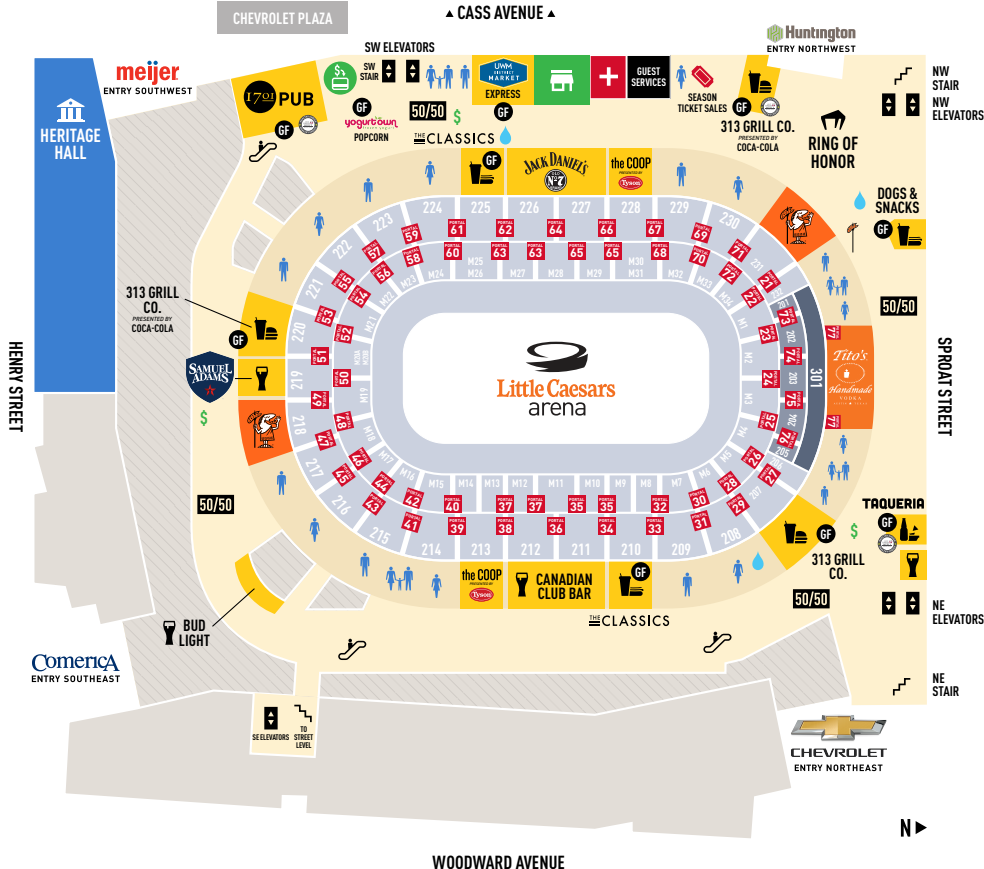

REHMANN CLUB

PORTAL 17

Little Caesars arena

STAGE

PORTAL 8

TO STREET LEVEL CONCOURSE

MOTORCITY CASINO CLUB

EAST ELEVATOR

NW STAIR

NW ELEVATORS

SPROAT STREET

KEY

CLUB

RESTROOM

FAMILY RESTROOM

STAIRS

ELEVATOR

CONCIERGE

HENRY STREET

FAMILY LOUNGE

LITTLE CAESARS AAA HOCKEY CLUB

1 - STREET LEVEL CONCOURSE

KEY

- TICKET SALES/SERVICES
- CONCESSIONS
- BAR
- LITTLE CAESARS PIZZA
- GLUTEN-FREE OPTIONS
- ST. JOE'S HEALTHY CHOICE OPTIONS
- RESTROOM
- FAMILY RESTROOM
- MOTHERS ROOM
- STAIRS
- ESCALATOR
- ELEVATOR
- ATM
- REVERSE ATM
- DRINKING FOUNTAIN
- FIRST AID
- GIVEAWAYS
- RED WINGS STATUES
- TEAM STORE
- Q-LINE STOP
- GOOGLE LOBBY
- DETROIT RED WINGS KIDS CLUB PRESENTED BY CHEVROLET
- 50/50** 50/50 RAFFLE PRESENTED BY MICHIGAN FIRST CREDIT UNION

2 - BLUE CROSS SUITES

KEY	
	CLUB
	BAR
	RESTROOM
	FAMILY RESTROOM
	STAIRS
	ESCALATOR
	ELEVATOR
	CONCIERGE

3 - UPPER CONCOURSE

KEY

-  BAR
-  CLUB
-  RESTROOM
-  STAIRS
-  ELEVATOR

5 - MICHIGAN FIRST GONDOLAS