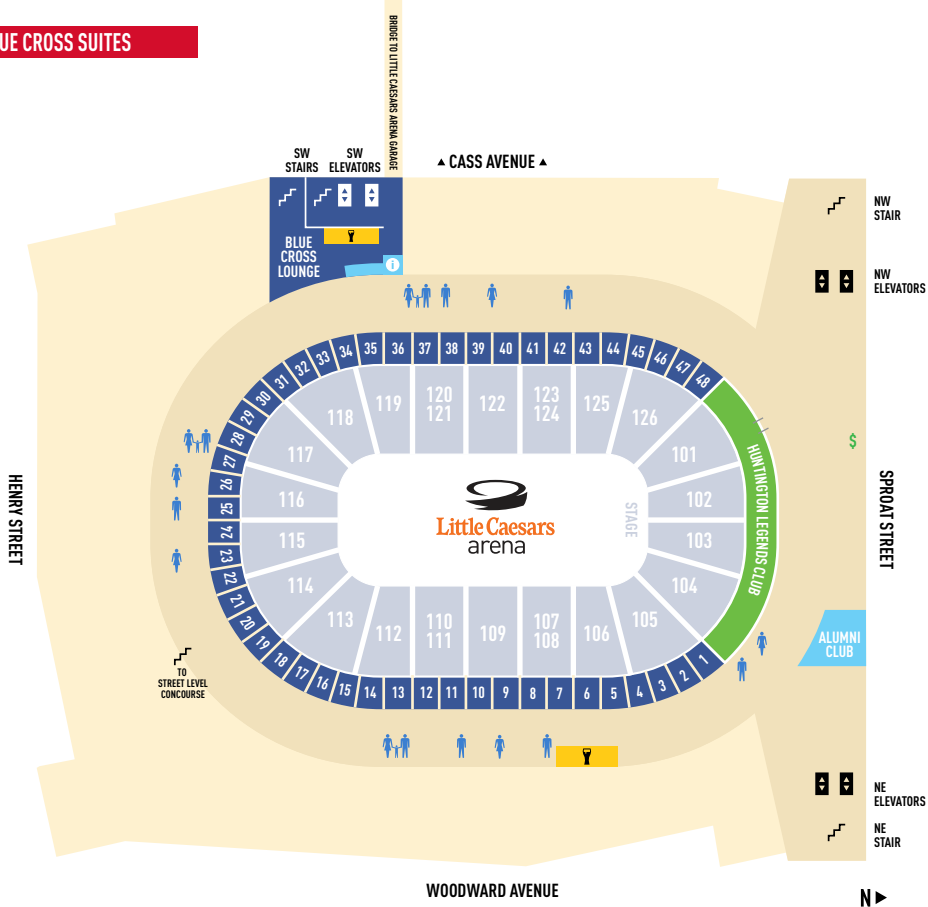

REHMANN CLUB

PORTAL 17

Little Caesars arena

STAGE

PORTAL 8

TO STREET LEVEL CONCOURSE

MOTORCITY CASINO CLUB

EAST ELEVATOR

NW STAIR

NW ELEVATORS

SPROAT STREET

KEY

CLUB

RESTROOM

FAMILY RESTROOM

STAIRS

ELEVATOR

CONCIERGE

HENRY STREET

FAMILY LOUNGE

LITTLE CAESARS AAA HOCKEY CLUB

1 - STREET LEVEL CONCOURSE

KEY

- TICKET SALES/SERVICES
- CONCESSIONS
- BAR
- LITTLE CAESARS PIZZA
- GLUTEN-FREE OPTIONS
- ST. JOE'S HEALTHY CHOICE OPTIONS
- RESTROOM
- FAMILY RESTROOM
- MOTHERS ROOM
- STAIRS
- ESCALATOR
- ELEVATOR
- ATM
- REVERSE ATM
- DRINKING FOUNTAIN
- FIRST AID
- GIVEAWAYS
- RED WINGS STATUES
- TEAM STORE
- Q-LINE STOP
- GOOGLE LOBBY
- DETROIT RED WINGS KIDS CLUB PRESENTED BY CHEVROLET
- 50/50** 50/50 RAFFLE PRESENTED BY MICHIGAN FIRST CREDIT UNION

2 - BLUE CROSS SUITES

KEY	
	CLUB
	BAR
	RESTROOM
	FAMILY RESTROOM
	STAIRS
	ESCALATOR
	ELEVATOR
	CONCIERGE

3 - UPPER CONCOURSE

KEY

-  BAR
-  CLUB
-  RESTROOM
-  STAIRS
-  ELEVATOR

5 - MICHIGAN FIRST GONDOLAS